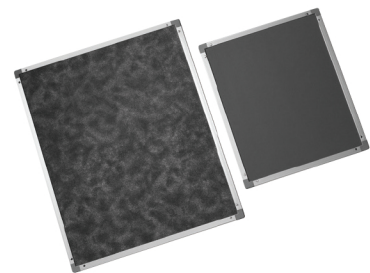

PN: B8910, Qty. 50

PSP Cleaning Wipes

IMAGING PLATES, PROTECTORS AND CASSETTES

ALLPRO Imaging sells a variety of durable, reusable Phosphor Imaging Plates, and the accompanying Plate Protectors and Cassettes in all body and dental sizes: 8" x 10", 10" x 12", 14" x 17" and all intraoral dental sizes, 0 through 4.

Imaging Plates
(pictured in Plate Protectors)

Imaging Cassettes

Scan QR code to learn more about ScanX Accessories

www.allproimaging.com

ALLPRO Imaging (a division of Air Techniques, Inc.)

1295 Walt Whitman Road | Melville, NY 11747-3062