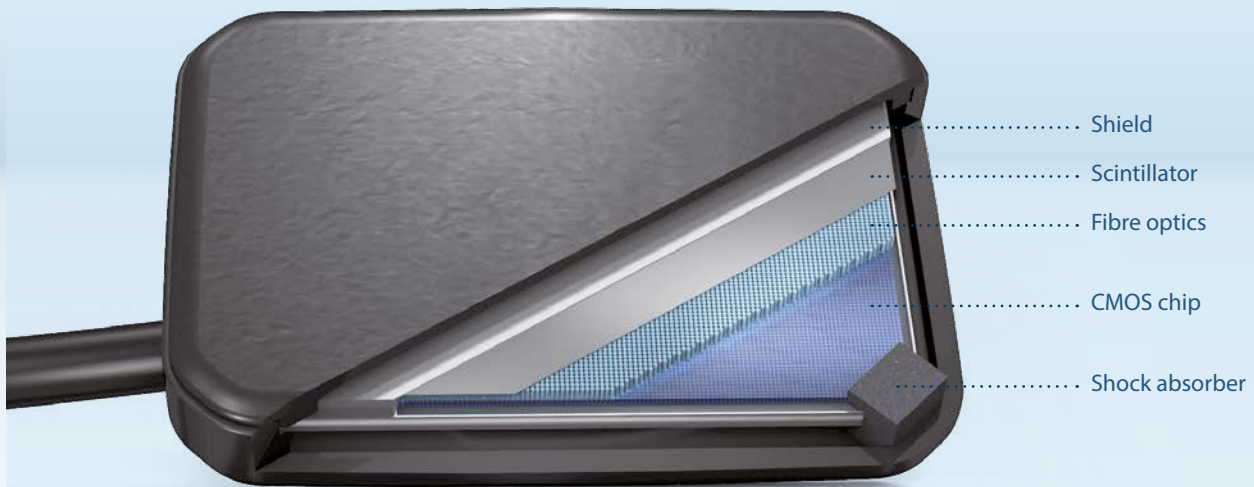

WHAT IS DR? HOW DOES IT WORK?

Digital Radiography (DR) provides real-time high-resolution imaging after being exposed with your x-ray generator.

The high-resolution latent image is automatically displayed on your computer screen in a matter of seconds.

The optimized digital images can be shared directly with other users and easily archived.

- SIMPLEST WORKFLOW
- INSTANTANEOUS IMAGE ACQUISITION
- HIGHEST IMAGE QUALITY
- HIGHEST RESOLUTION AT 20 LP/MM

Excellent Image quality due to design and innovation

Benefit

Increased volume and eliminate dark room

Acceptance

Sharp detailed image quality

VET-specific

Intuitive operation, focused on the veterinary practice

Efficient

Workflow tailored to your needs