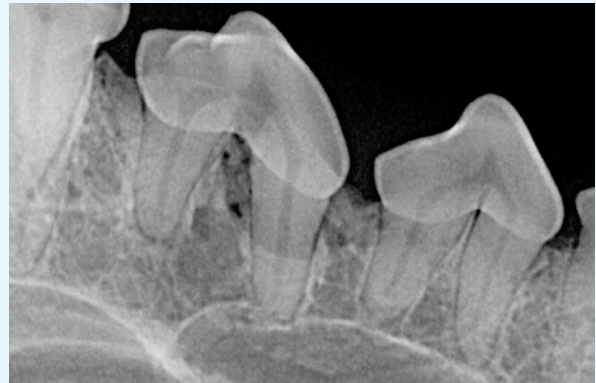

Efficient

Workflow tailored to your needs

IMPRESSIVE FUNCTIONS IN A SINGLE DEVICE

Quick image transmission with CMOS

The modern CMOS technology of the ScanX DR Sensor ensures the fast transmission of high-resolution images. The new scintillator layer reduces scatter and concentrates the energy to positively influence the best image quality.

Superior Image Quality for better diagnostics

Exceptional diagnostic image quality helps you detect pathologies under the gum that are not visible during a routine exam without radiographs.

High level of detail